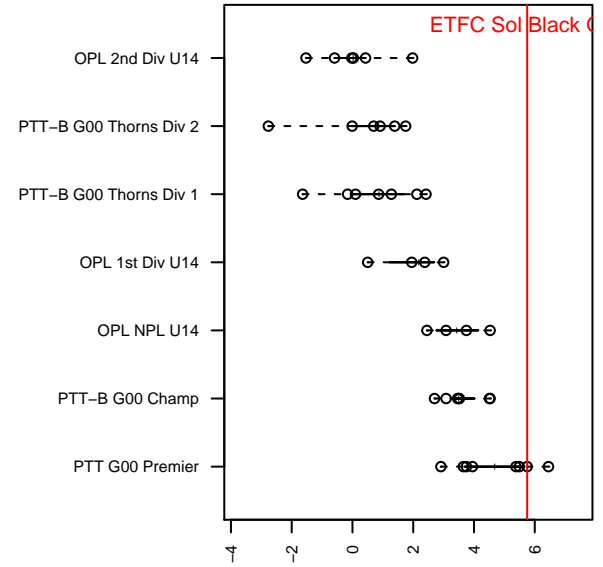

## ETFC Sol Black G00

Eugene Timbers FC  
 Eugene, OR  
 G00 total strength=1447  
 attack=7.55 defense=11.77  
 fall league = PTT G00 Premier  
 spr league = Spr OYS G00 Premier  
 notes= was EMFC; blue

alt names used:  
 ETFC 00 Sol Black  
 EUGENE TIMBERS FC ETFC 00 SOL BLACK  
 ETFC 00 Sol Black  
 Sol Black  
 ETFC 00 Sol Black  
 EMFC 00 Sol Blue  
 EMFC 00 SOL BLUE  
 ETFC 00 Sol Black

Venues played:  
 2014 Rogue Memorial GU13  
 2014 US Club Regionals Super U13  
 2014 Oswego Nike Cup Gold U14  
 2014 PTT G00 Premier  
 2014 FWRL G00  
 2014 Spr OYS G00 Premier  
 2014 OYS State Cup G00

**attack and defense variance (black dot)  
relative to other teams  
and top 10 in region**

**attack and defense rating  
relative to others at age  
and all opponents in last 13 months**

**Performance relative to 13 month average**