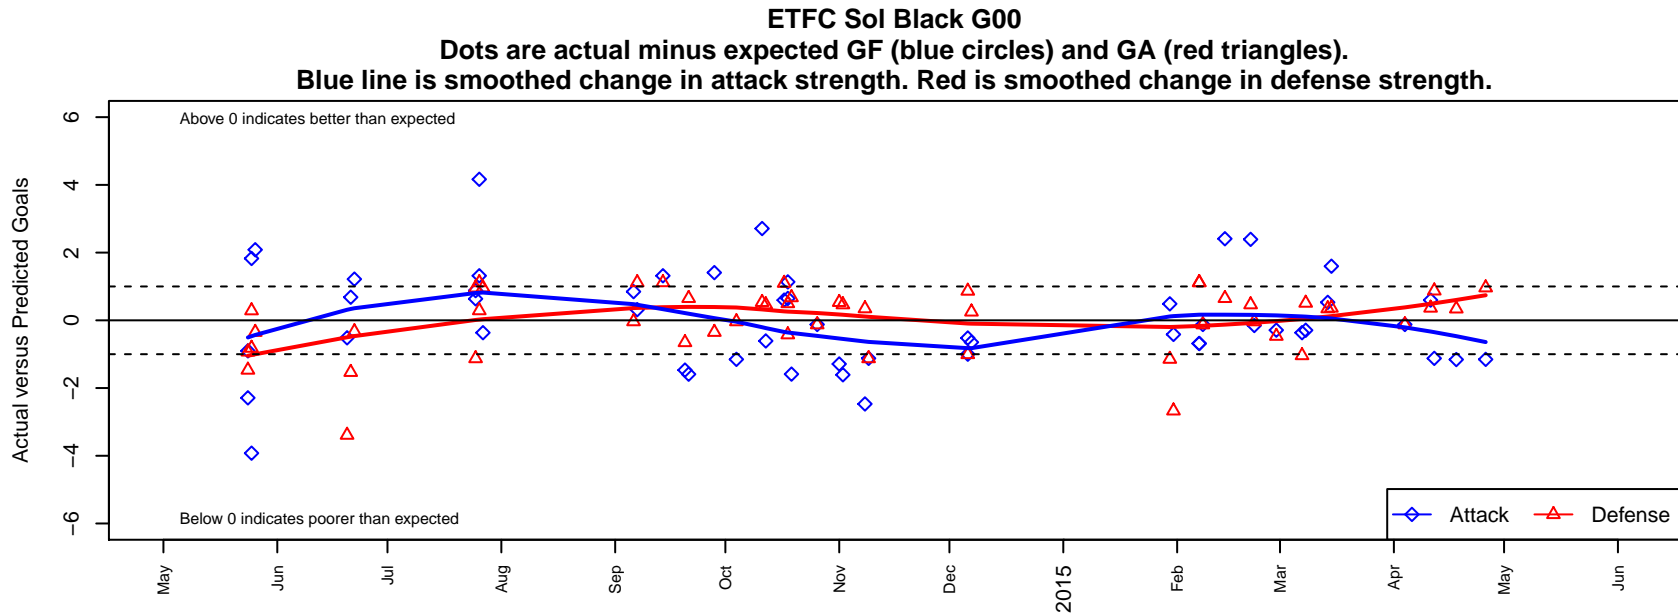

## ETFC Sol Black G00

Eugene Timbers FC  
 Eugene, OR  
 G00 total strength=1447  
 attack=7.55 defense=11.77  
 fall league = PTT G00 Premier  
 spr league = Spr OYS G00 Premier  
 notes= was EMFC; blue

**attack and defense variance (black dot)  
relative to other teams  
and top 10 in region**

**attack and defense rating  
relative to others at age  
and all opponents in last 13 months**

**Performance relative to 13 month average**